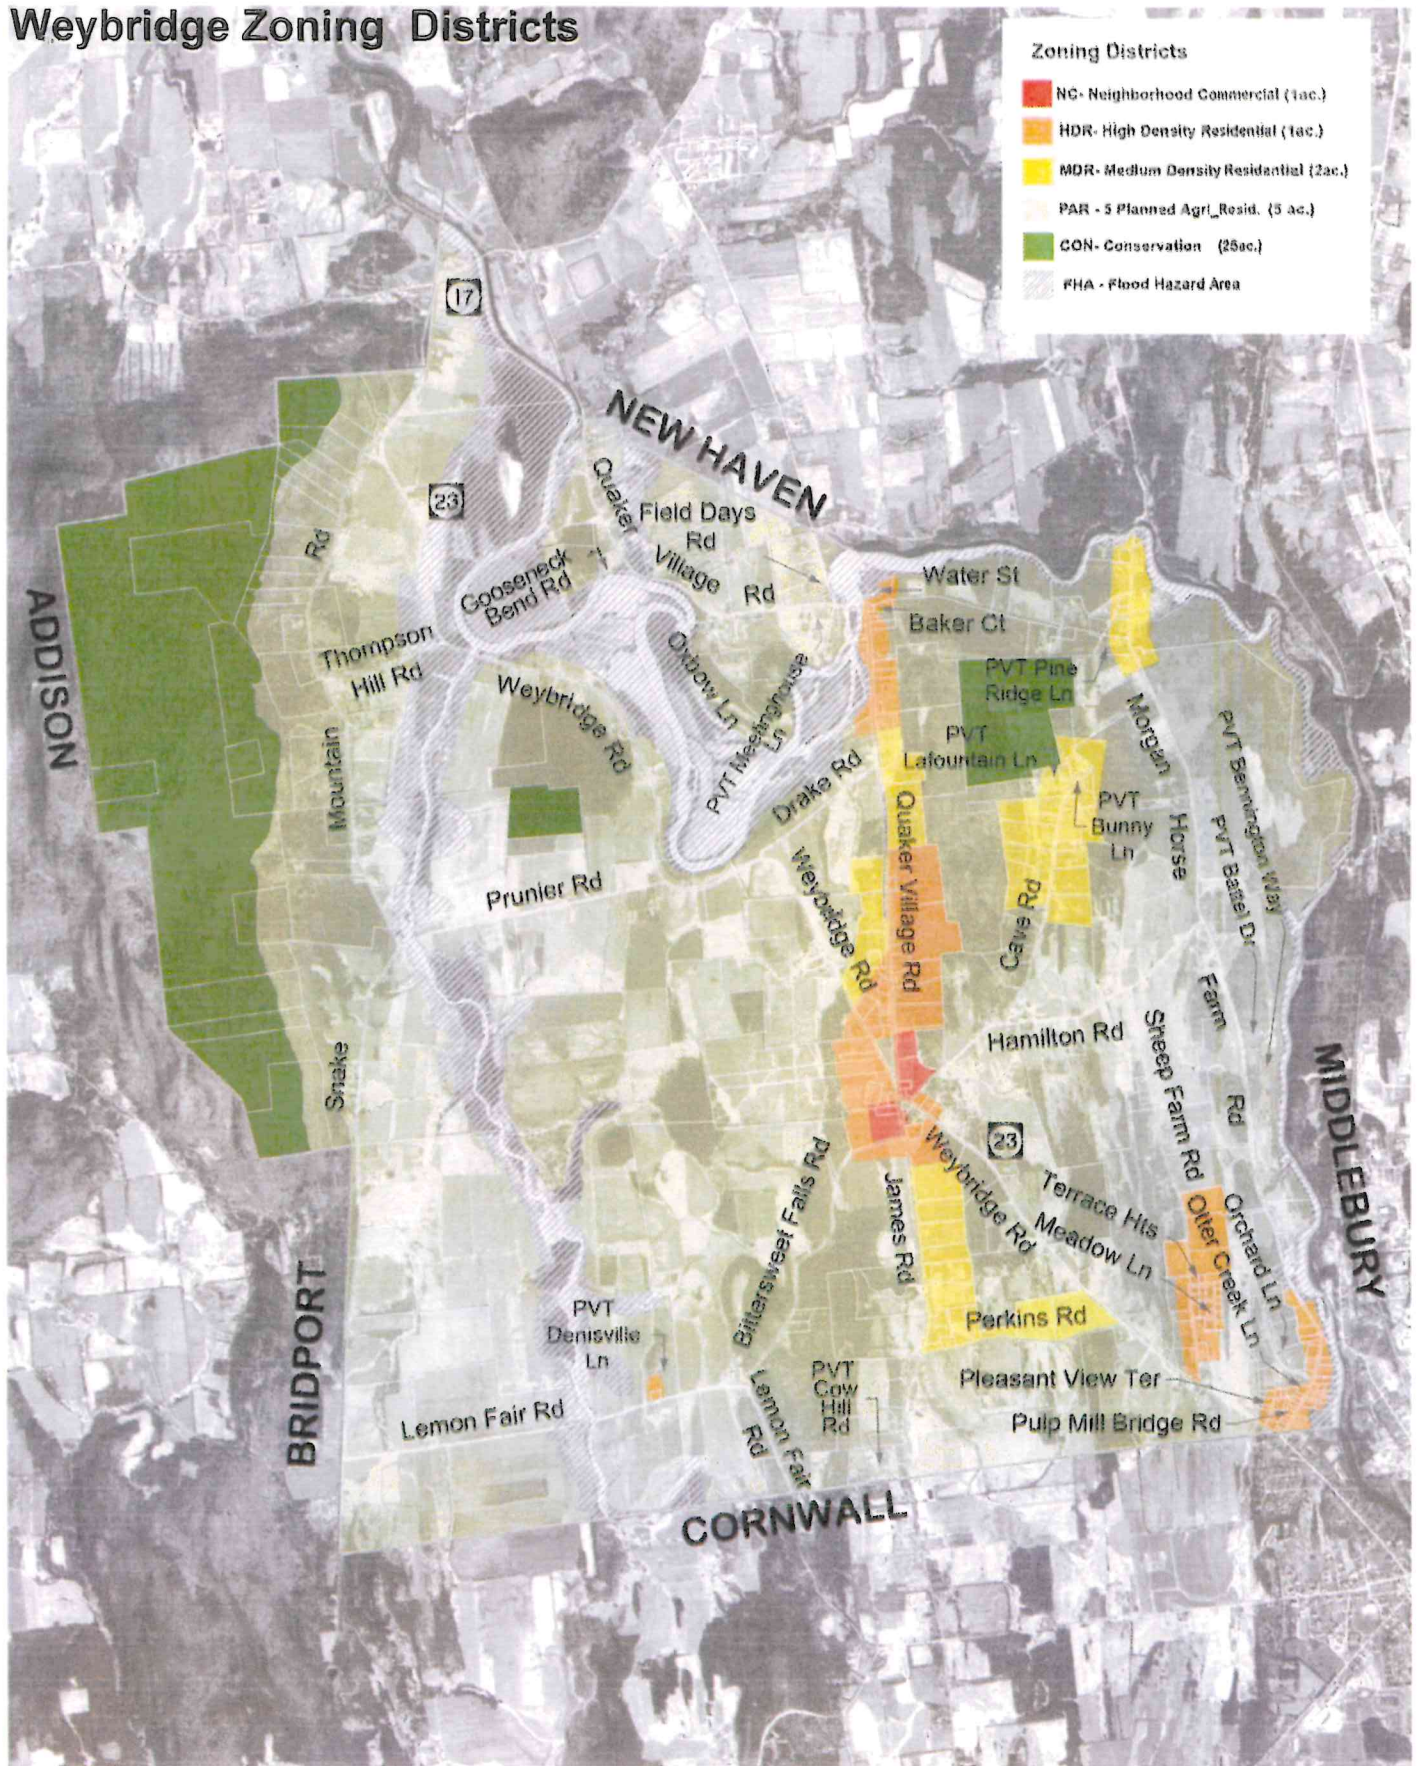

# Weybridge Zoning Districts

**Zoning Districts**

- NC- Neighborhood Commercial (1ac.)
- HDR- High Density Residential (1ac.)
- MDR- Medium Density Residential (2ac.)
- PAR - 5 Planned Agr\_Resid. (5 ac.)
- CON- Conservation (25ac.)
- FHA - Flood Hazard Area

Weybridge zoning as adopted by the Selectboard August 18th 2014